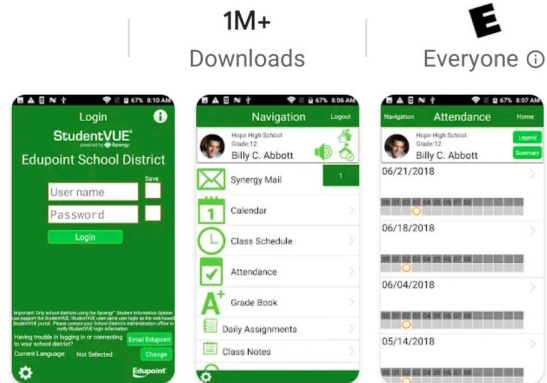

Coming to your smartphone...

StudentVUE Mobile App for GCPS Students

New for the 2020–21 school year, GCPS students can use their smartphones to access StudentVUE to find grades, schedules, and more!

Where do I find StudentVUE?

The StudentVUE mobile app is available in [Google Play](#) for Android devices and the [App Store](#) for Apple (iOS) devices.

StudentVUE

How do I log-in?

Use your MyeCLASS login (student ID) and password to log in to StudentVUE.